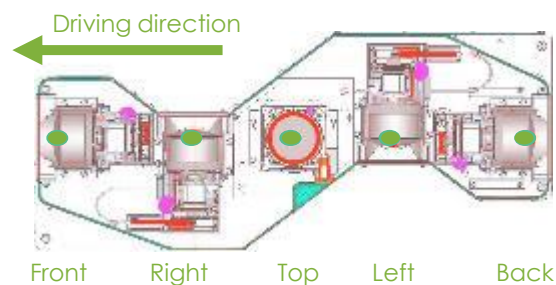

Real data. True understanding. Big impact.

Technologie

100% pokrytí v Česku

<https://www.cyclomedia.com/en/global-coverage-map>

Naše technologie snímání a zpracování dat

The DCR-10L recording system

The combination of a stable and calibrated photogrammetric camera system with a stable and calibrated LiDAR system enables:

- Very easy and accurate measuring
- Accurate colored 3D point clouds
- Superior object detection and classification

- 1 5 cameras
- 2 GNSS antenna
- 3 LiDAR scanner
- 4 IMU
- 5 Operator tablet
- 6 Camera control, time sync, positioning etc.