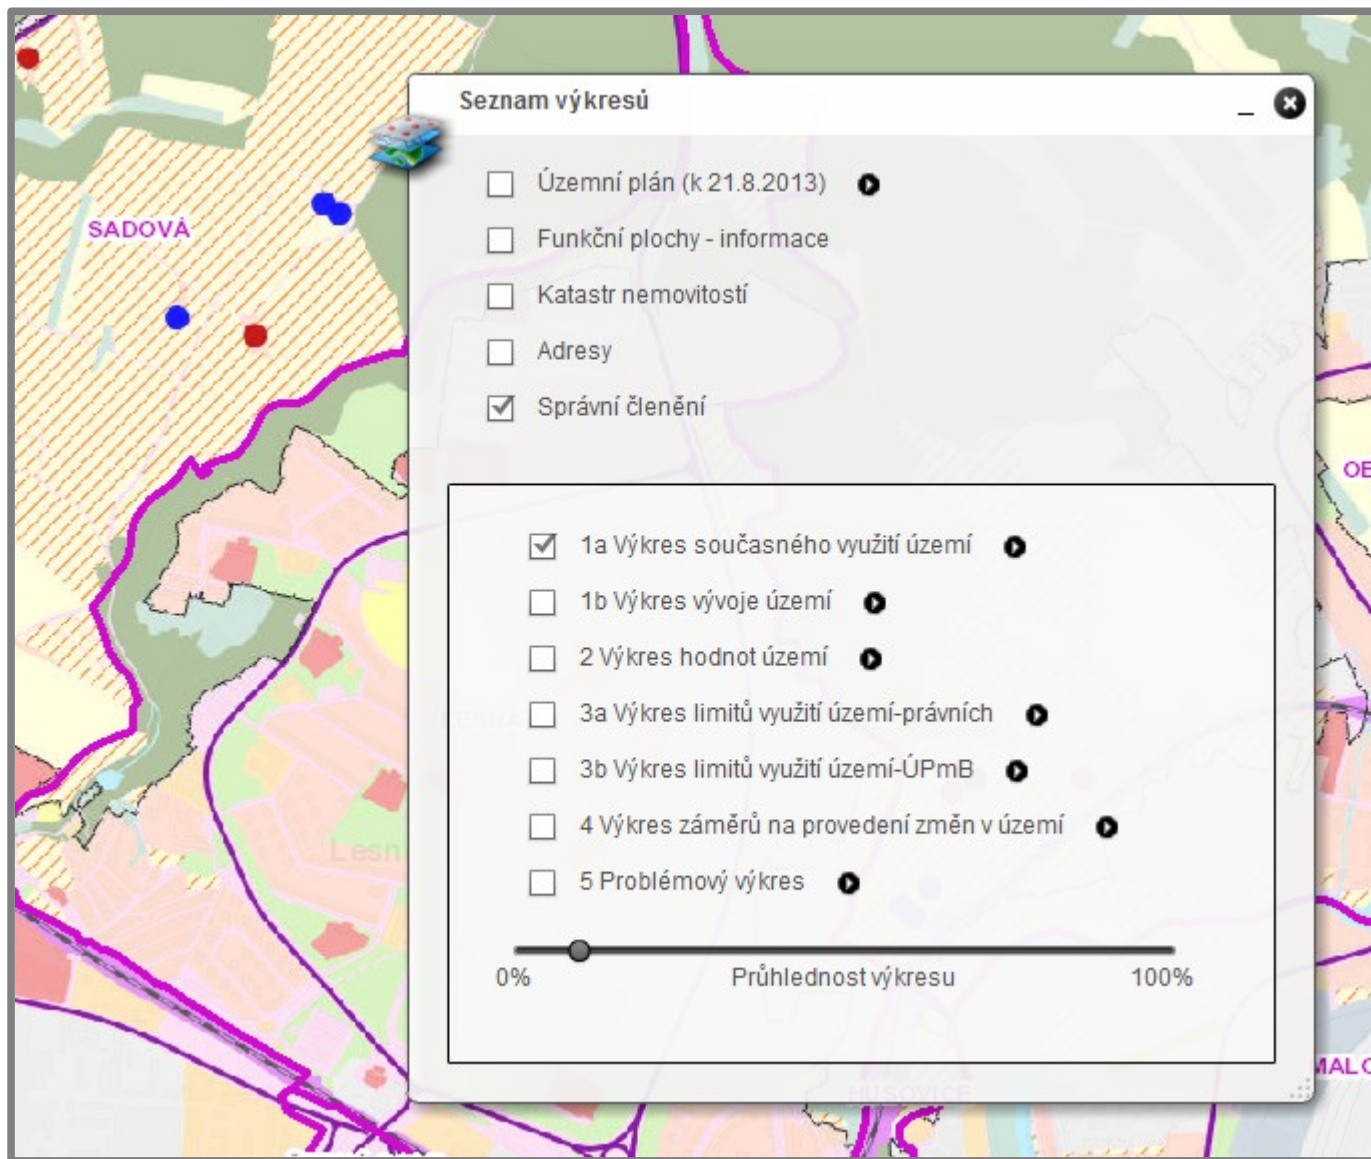

...

SearchAndExport

MapTips

CoCoS

metis5

Link

LayerList

GroupPopUp

MapLink

SimpleEditor

Flex viewer - widgety

FindAddress	REN	SearchAndExport
MeasureAndNote	ExportMap	MapTips
GetCoords	ControlPanel	CoCoS
BasemapLODs	HTMLWidget	metis5
AddMapService	Comments	Link
Info	LayerDependence	LayerList
EditFeature	CompareLayers	GroupPopUp
InfoUAP	ThematicLayer	MapLink
FeatureLayerHighlight	Copyright	SimpleEditor
PrintCenovaMapa	...	