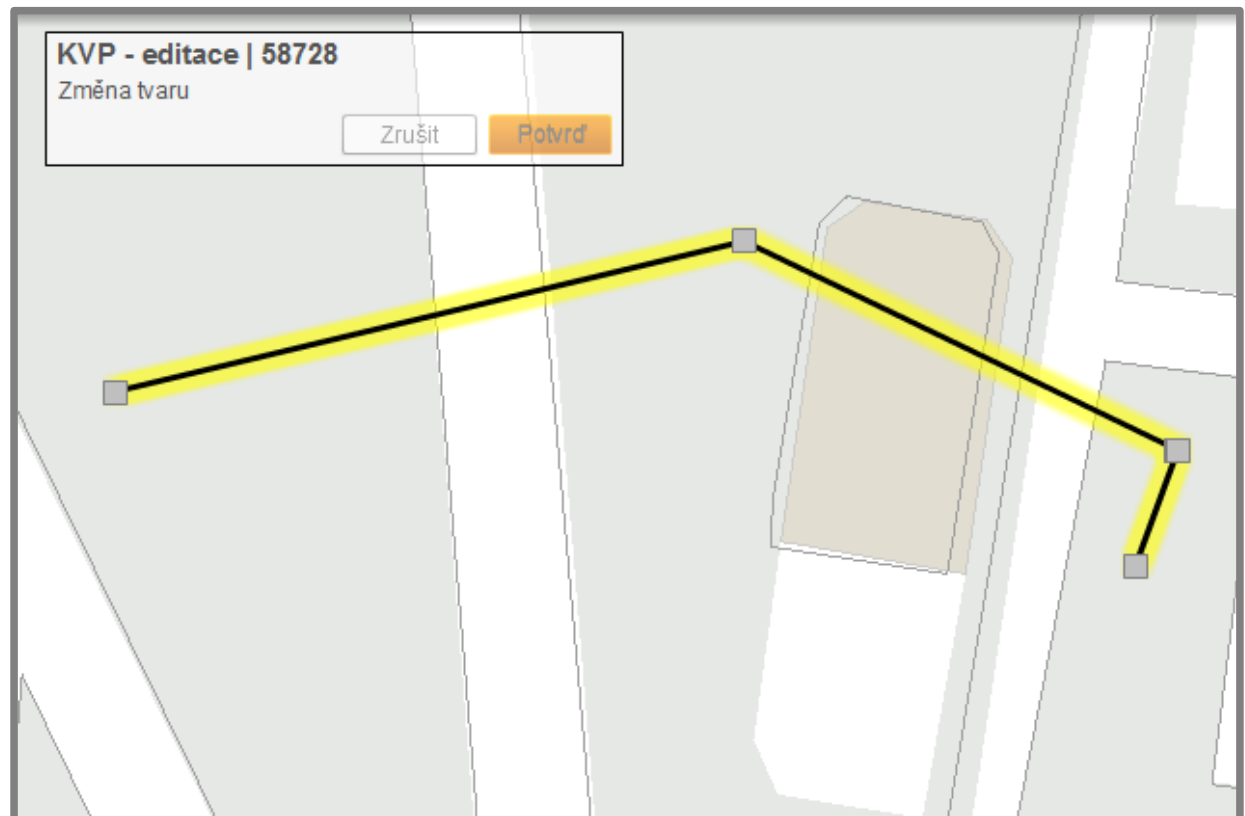

Úsek	Od	Do	Komun	Sablony	Souběh	Nové z							
lokality "U kostelíčka"						0