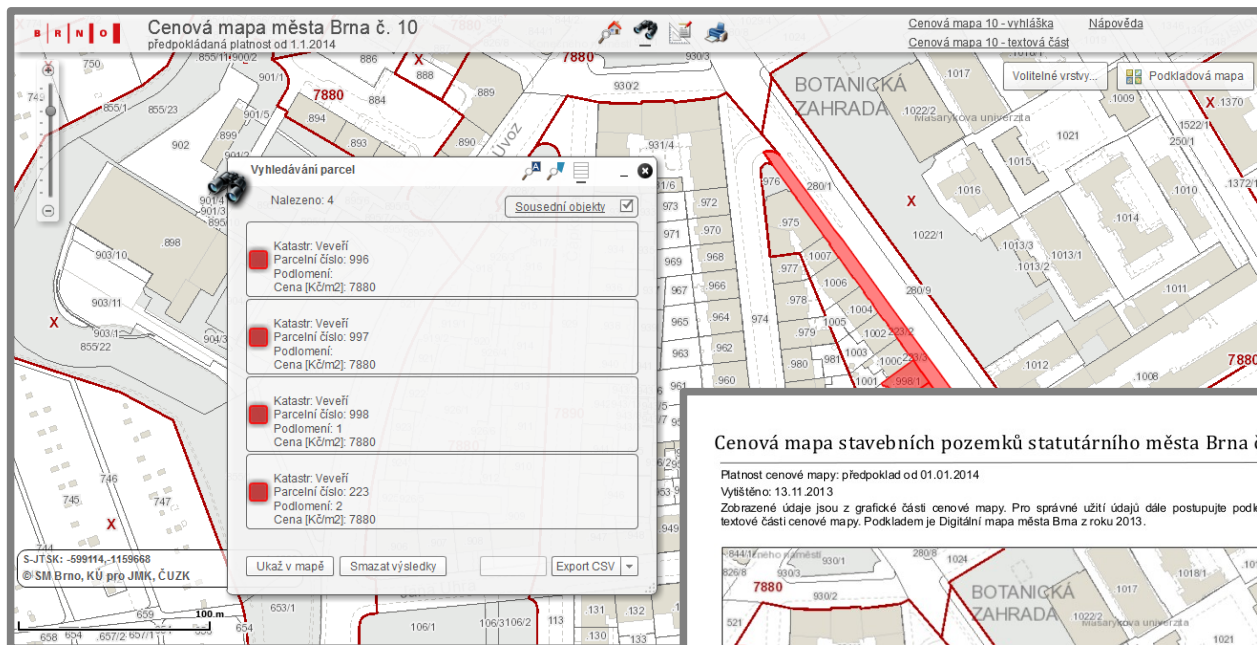

MapLink

SimpleEditor

Flex viewer - widgety

FindAddress	REN	SearchAndExport
MeasureAndNote	ExportMap	MapTips
GetCoords	ControlPanel	CoCoS
BasemapLODs	HTMLWidget	metis5
AddMapService	Comments	Link
Info	LayerDependence	LayerList
EditFeature	CompareLayers	GroupPopUp
InfoUAP	ThematicLayer	MapLink
FeatureLayerHighlight	Copyright	SimpleEditor
PrintCenovaMapa	...	

Úsek	Od	Do	Komun	Sablony	Souběh	Nové z							
lokality "U kostelíčka"						 0							
													

Flex viewer - widgety

FindAddress	REN	SearchAndExport
MeasureAndNote	ExportMap	MapTips
GetCoords	ControlPanel	CoCoS
BasemapLODs	HTMLWidget	metis5
AddMapService	Comments	Link
Info	LayerDependence	LayerList
EditFeature	CompareLayers	GroupPopUp
InfoUAP	ThematicLayer	MapLink
FeatureLayerHighlight	Copyright	SimpleEditor
PrintCenovaMapa	...	

Flex viewer - widgety

FindAddress	REN	SearchAndExport
MeasureAndNote	ExportMap	MapTips
GetCoords	ControlPanel	CoCoS
BasemapLODs	HTMLWidget	metis5
AddMapService	Comments	Link
Info	LayerDependence	LayerList
EditFeature	CompareLayers	GroupPopUp
InfoUAP	ThematicLayer	MapLink
FeatureLayerHighlight	Copyright	SimpleEditor
PrintCenovaMapa	...	