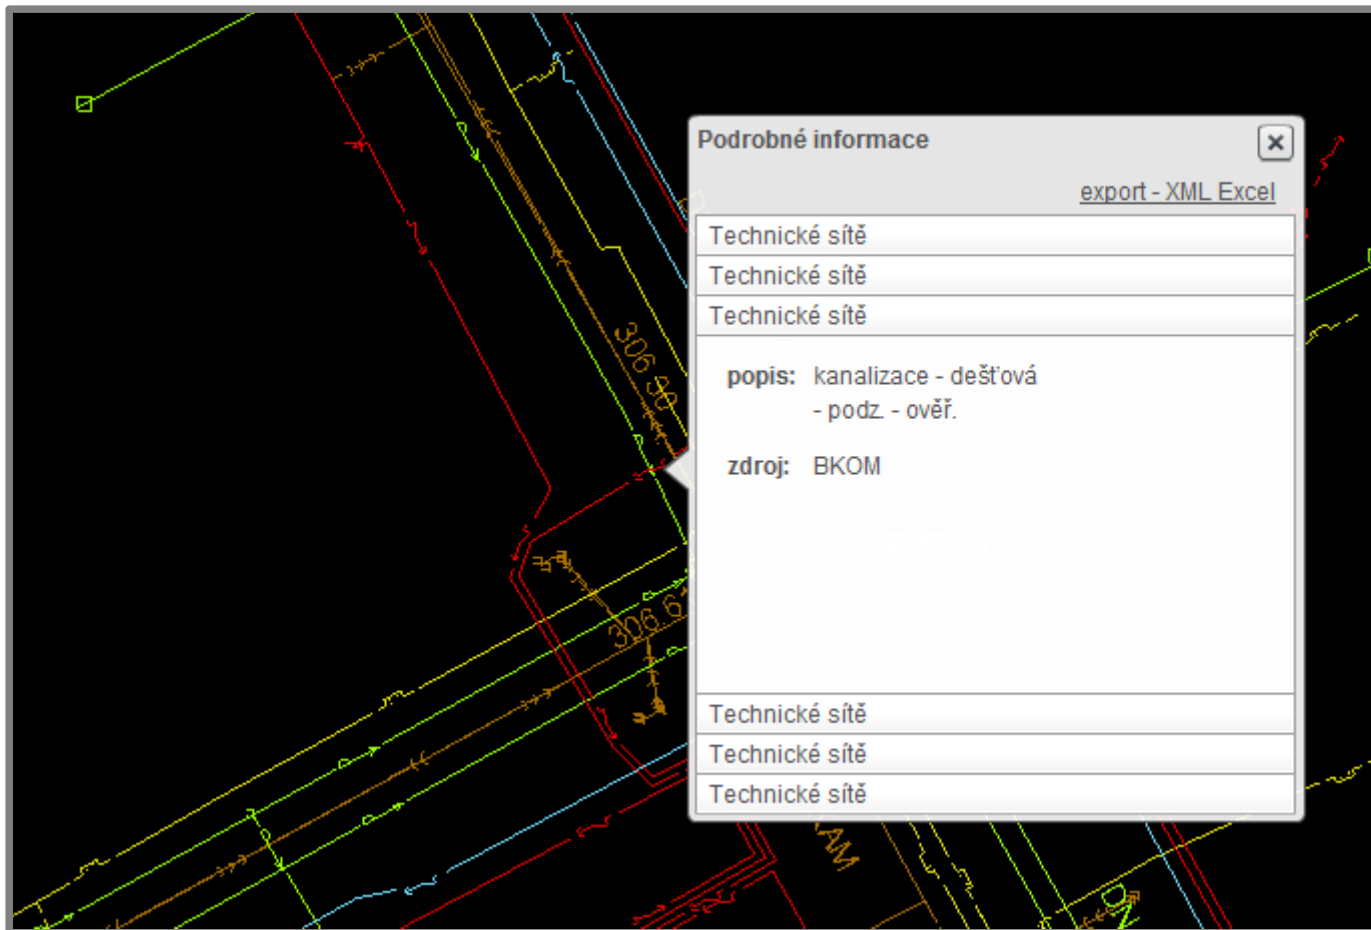

LayerList

GroupPopUp

MapLink

SimpleEditor

Flex viewer - widgety

FindAddress

MeasureAndNote

GetCoords